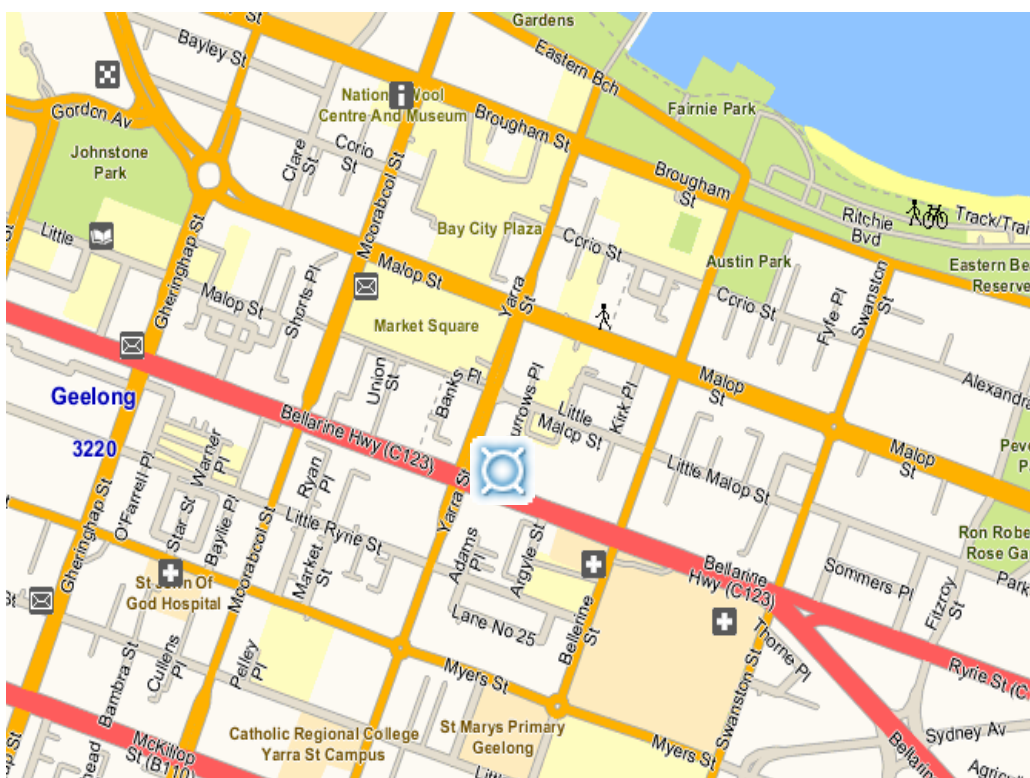

GETTING TO GEELONG

St Laurence, Geelong is located at 229 Ryrie St, Geelong, which is on the corner of Ryrie and Yarra Streets.

The symbol  in the map below indicates where Ryrie Street is

CAR PARKING

One of the most convenient car parking is the Malop Street car park, opposite Officeworks. People using this car park can then walk up through the office works car park to get Ryrie Street. There is also a “pay and display” car park located in Little Malop Street, next to the Centrelink building as well as metered parking in nearby streets.