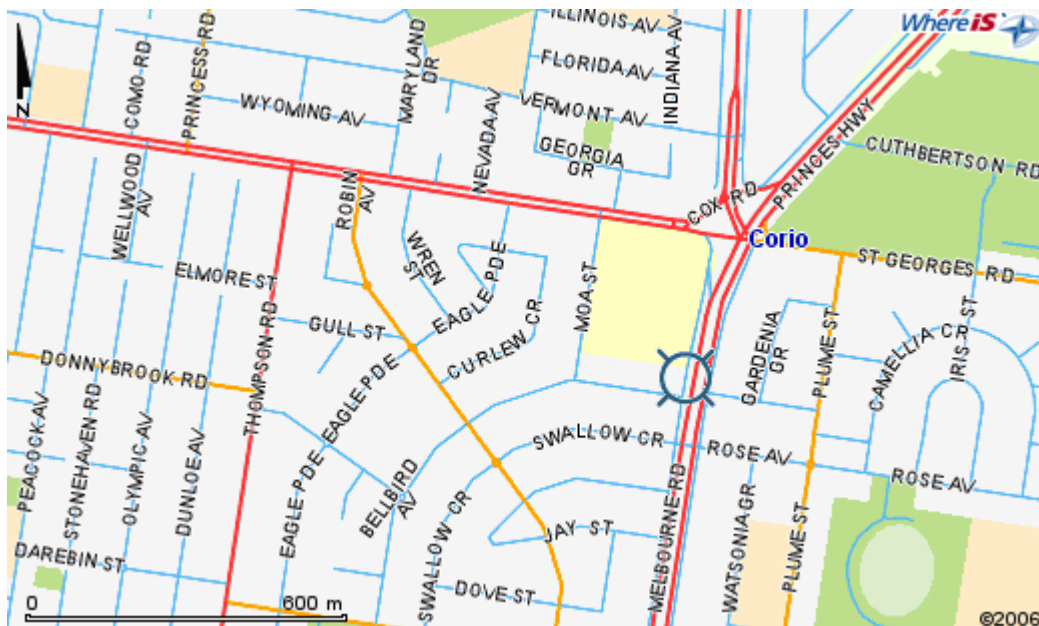

GETTING TO NORLANE

St Laurence, Norlane is located at 143 Princes Highway, Norlane.

Enter via the Service Lane, at the Sparks Road intersection.

The  symbol in the map below indicates where St Laurence Norlane is.

CAR PARKING

Car parking is available in the Water World car park, on the corner of Princes Highway and Cox Road.

CONTACT DETAILS

Advanced Career Training
PH: (03) 5246 4500

Correct as at 07/05/09

Business Excellence Award Winner